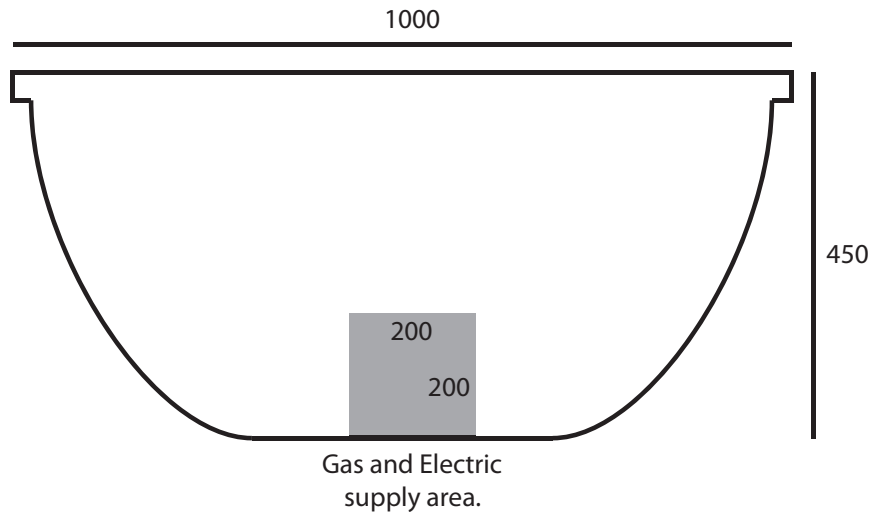

VALENCIA 100

RIVELIN LUXURY OUTDOOR LIVING

To ensure a smooth Valencia installation, install the gas supply within the grey area shown in the drawing. The Valencia will be supplied with a ½" BSP male fitting for natural gas and an 8mm compression fitting for LPG. The height of the gas pipe emerging from the ground can be up to 200mm without interfering with the underside of the gas burner. The Valencia burner is on a 400mm flexi pipe, allowing for plenty of adjustment on site.

The Valencia table base is fastened to the ground via 4 x 16mm blot holes located in the base plate.

All Dimensions shown in (mm)

Please note: This model is classed as a permanent gas connection and therefore it's the buyer's responsibility to obtain confirmation from their gas safe registered installer that the site has approval for the safe installation and operation of a Rivelin gas appliance.