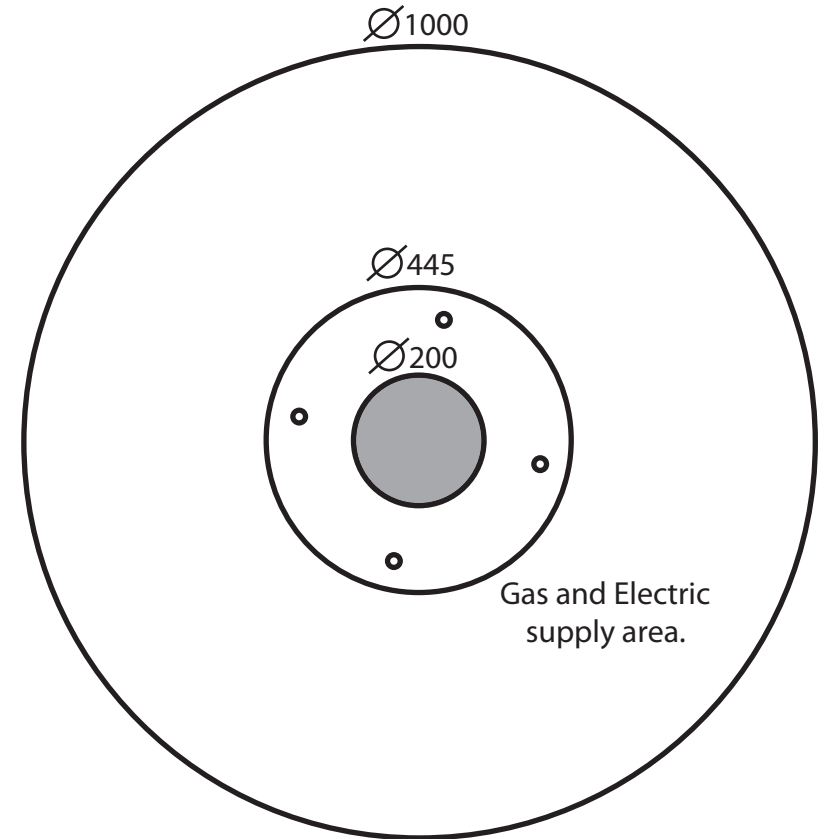

VALENCIA 100

RIVELIN LUXURY OUTDOOR LIVING

To ensure a smooth Valencia installation, install the gas supply within the grey area shown in the drawing. The Valencia will be supplied with a ½" BSP male fitting for natural gas and an 8mm compression fitting for LPG. The height of the gas pipe emerging from the ground can be up to 200mm without interfering with the underside of the gas burner. The Valencia burner is on a 400mm flexi pipe, allowing for plenty of adjustment on site.

When a 240V remote burner is purchased, a 240V supply will have to be provided to the underside of the table. Any isolation point installed within the table base, will only be accessible when the table top is removed. The 240V supply is connected to the table within a water proof enclosure mounted within the table base.

The Valencia table base is fastened to the ground via 4 x 16mm blot holes located in the base plate.

All Dimensions shown in (mm)

Please note: This model is classed as a permanent gas connection and therefore it's the buyer's responsibility to obtain confirmation from their gas safe registered installer that the site has approval for the safe installation and operation of a Rivelin gas appliance.