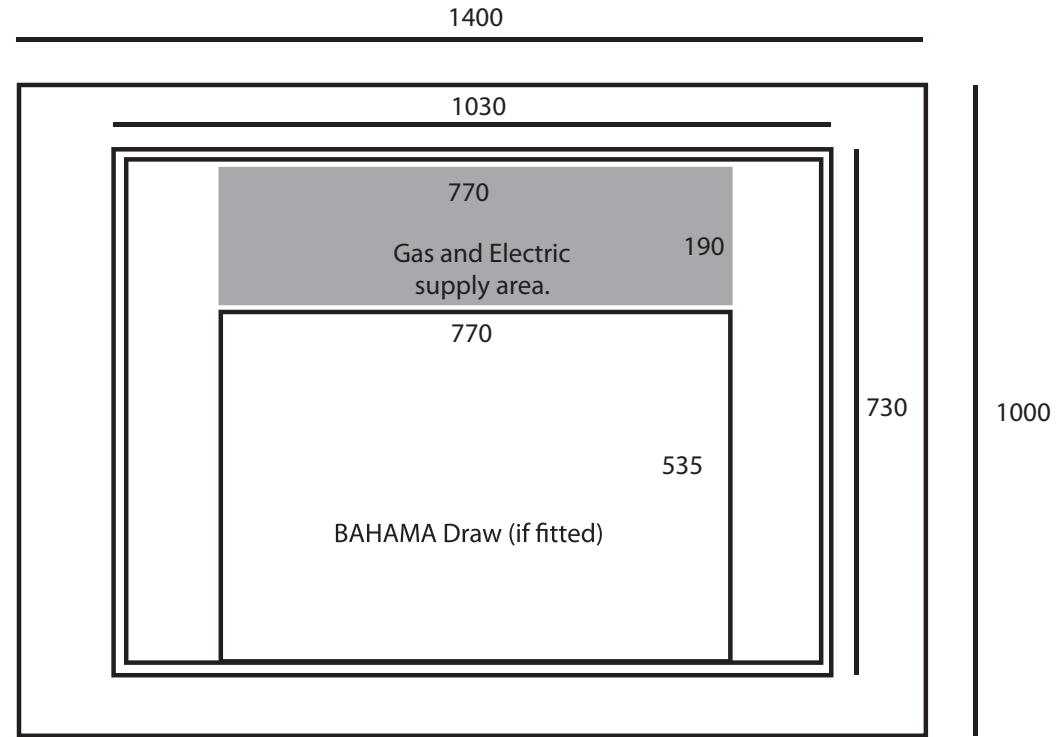

BAHAMA

RIVELIN LUXURY OUTDOOR LIVING

To ensure a smooth Bahama installation, install the gas supply within the grey area shown in the drawing. The Bahama will be supplied with a ½" BSP male fitting for natural gas and an 8mm compression fitting for LPG. The height of the gas pipe emerging from the ground can be up to 200mm without interfering with the underside of the gas burner. The Bahama burner is on a 400mm flexi pipe, allowing for plenty of adjustment on site.

When a 240V remote burner is purchased, a 240V supply will have to be provided to the underside of the table. Any isolation point installed within the table base, will only be accessible when the table top is removed. The 240V supply is connected to the table within a water proof enclosure mounted within the table base.

All Dimensions shown in (mm)

Please note: This model is classed as a permanent gas connection and therefore it's the buyer's responsibility to obtain confirmation from their gas safe registered installer that the site has approval for the safe installation and operation of a Rivelin gas appliance.

Rivelin is a Trading Name of Prima Industries Ltd. Company No. 5688373

01709 524162
www.rivelin.co