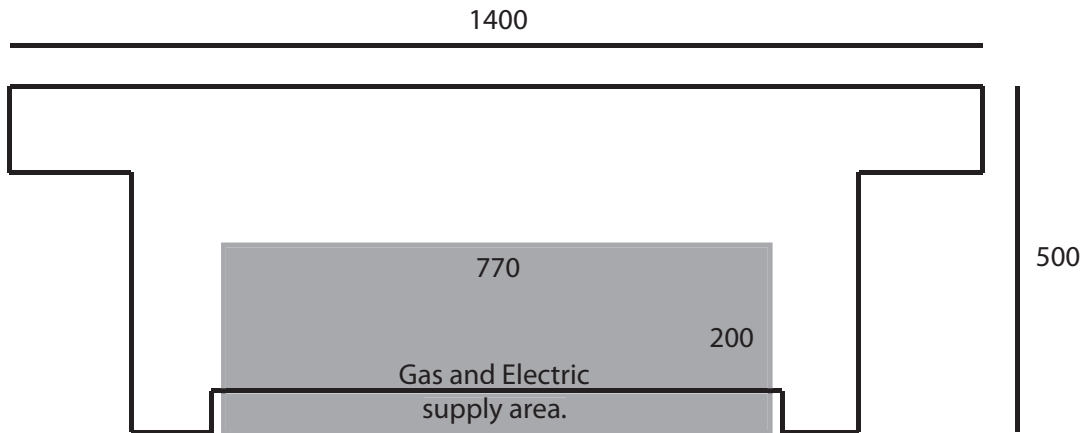

BAHAMA

RIVELIN LUXURY OUTDOOR LIVING

To ensure a smooth Bahama installation, install the gas supply within the grey area shown in the drawing. The Bahama will be supplied with a ½" BSP male fitting for natural gas and an 8mm compression fitting for LPG. The height of the gas pipe emerging from the ground can be up to 200mm without interfering with the underside of the gas burner. The Bahama burner is on a 400mm flexi pipe, allowing for plenty of adjustment on site.

When a 240V remote burner is purchased, a 240V supply will have to be provided to the underside of the table. Any isolation point installed within the table base, will only be accessible when the table top is removed. The 240V supply is connected to the table within a water proof enclosure mounted within the table base.

All Dimensions shown in (mm)

Please note: This model is classed as a permanent gas connection and therefore it's the buyer's responsibility to obtain confirmation from their gas safe registered installer that the site has approval for the safe installation and operation of a Rivelin gas appliance.

Rivelin is a Trading Name of Prima Industries Ltd. Company No. 5688373

01709 524162
www.rivelin.co